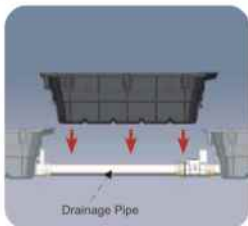

## Water Seepage

Ridges at the edge and around the fastening holes of the Mep@Tray prevent water seepage between adjoining trays keeping the roof beneath dry.

## Non-Intrusive Base

The mep®tray has a smooth base without any protrusions allowing it to be placed directly onto the waterproofing membrane without damaging it.

## Đế khay bằng phẳng

Đế khay trồng cây tự tưới nước bằng phẳng, lắp đặt trực tiếp lên lớp chống thấm mà không hư hại lớp chống thấm.

## Independent Drainage

The Mep®Tray utilizes an independent drainage system pre-installed beneath the trays. Polyurethane seals used at the joints ensure watertightness.