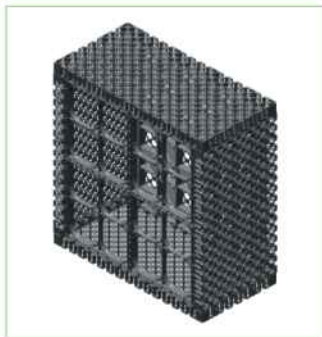

A drip fertilization and irrigation system is installed at appropriate intervals depending on wall height and trays are positioned at the base to collect overflow water for discharge or recycling.

Elmich Green Wall is cost effective, environmentally friendly, easy to establish, install and maintain.

www.miwa.vn

Môi trường xanh, mỗi hạnh phúc, mỗi an lành!

Elmich VGM is a high-strength module assembled from lightweight interlocking panels manufactured from 100% recycled plastics. Each module has a large face with a grid of conveniently spaced openings to support vertical planting and module thickness can be varied to accommodate different media depth and volume to cater for the needs of a wide variety of plants. Modules are pre-planted in a nursery environment for proper plant establishment before installation.